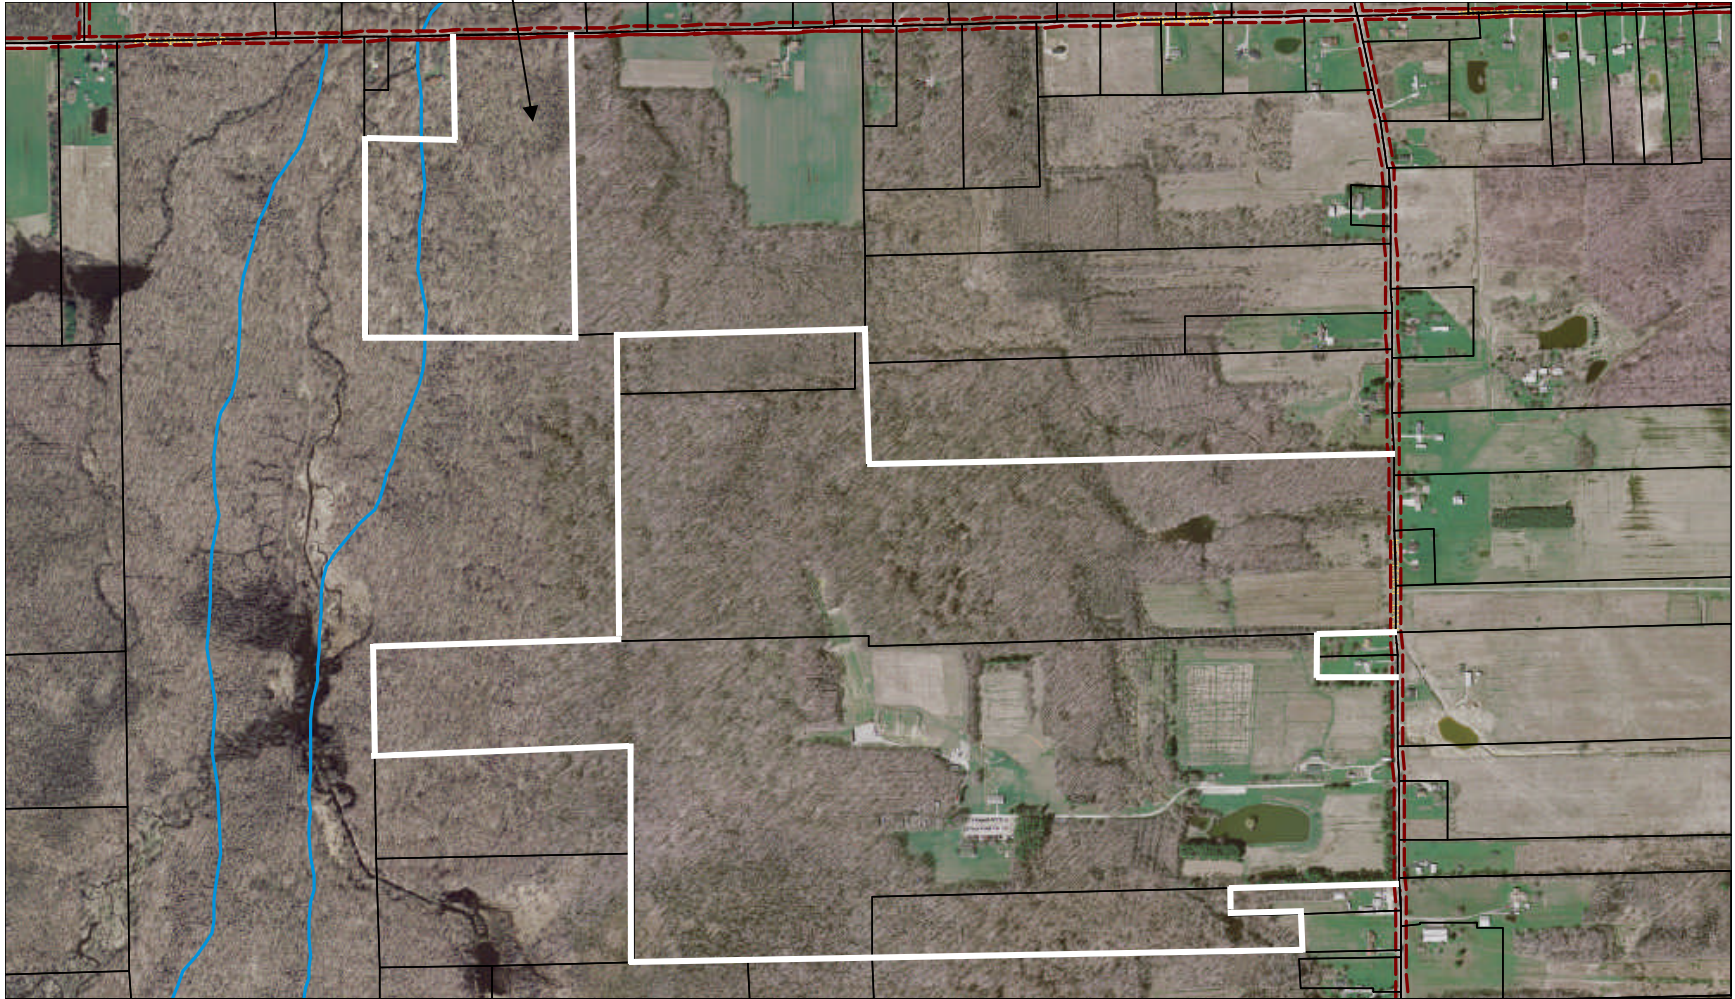

New Property  
January 2011  
34 Acres

Crooked Creek Conservation Club Property